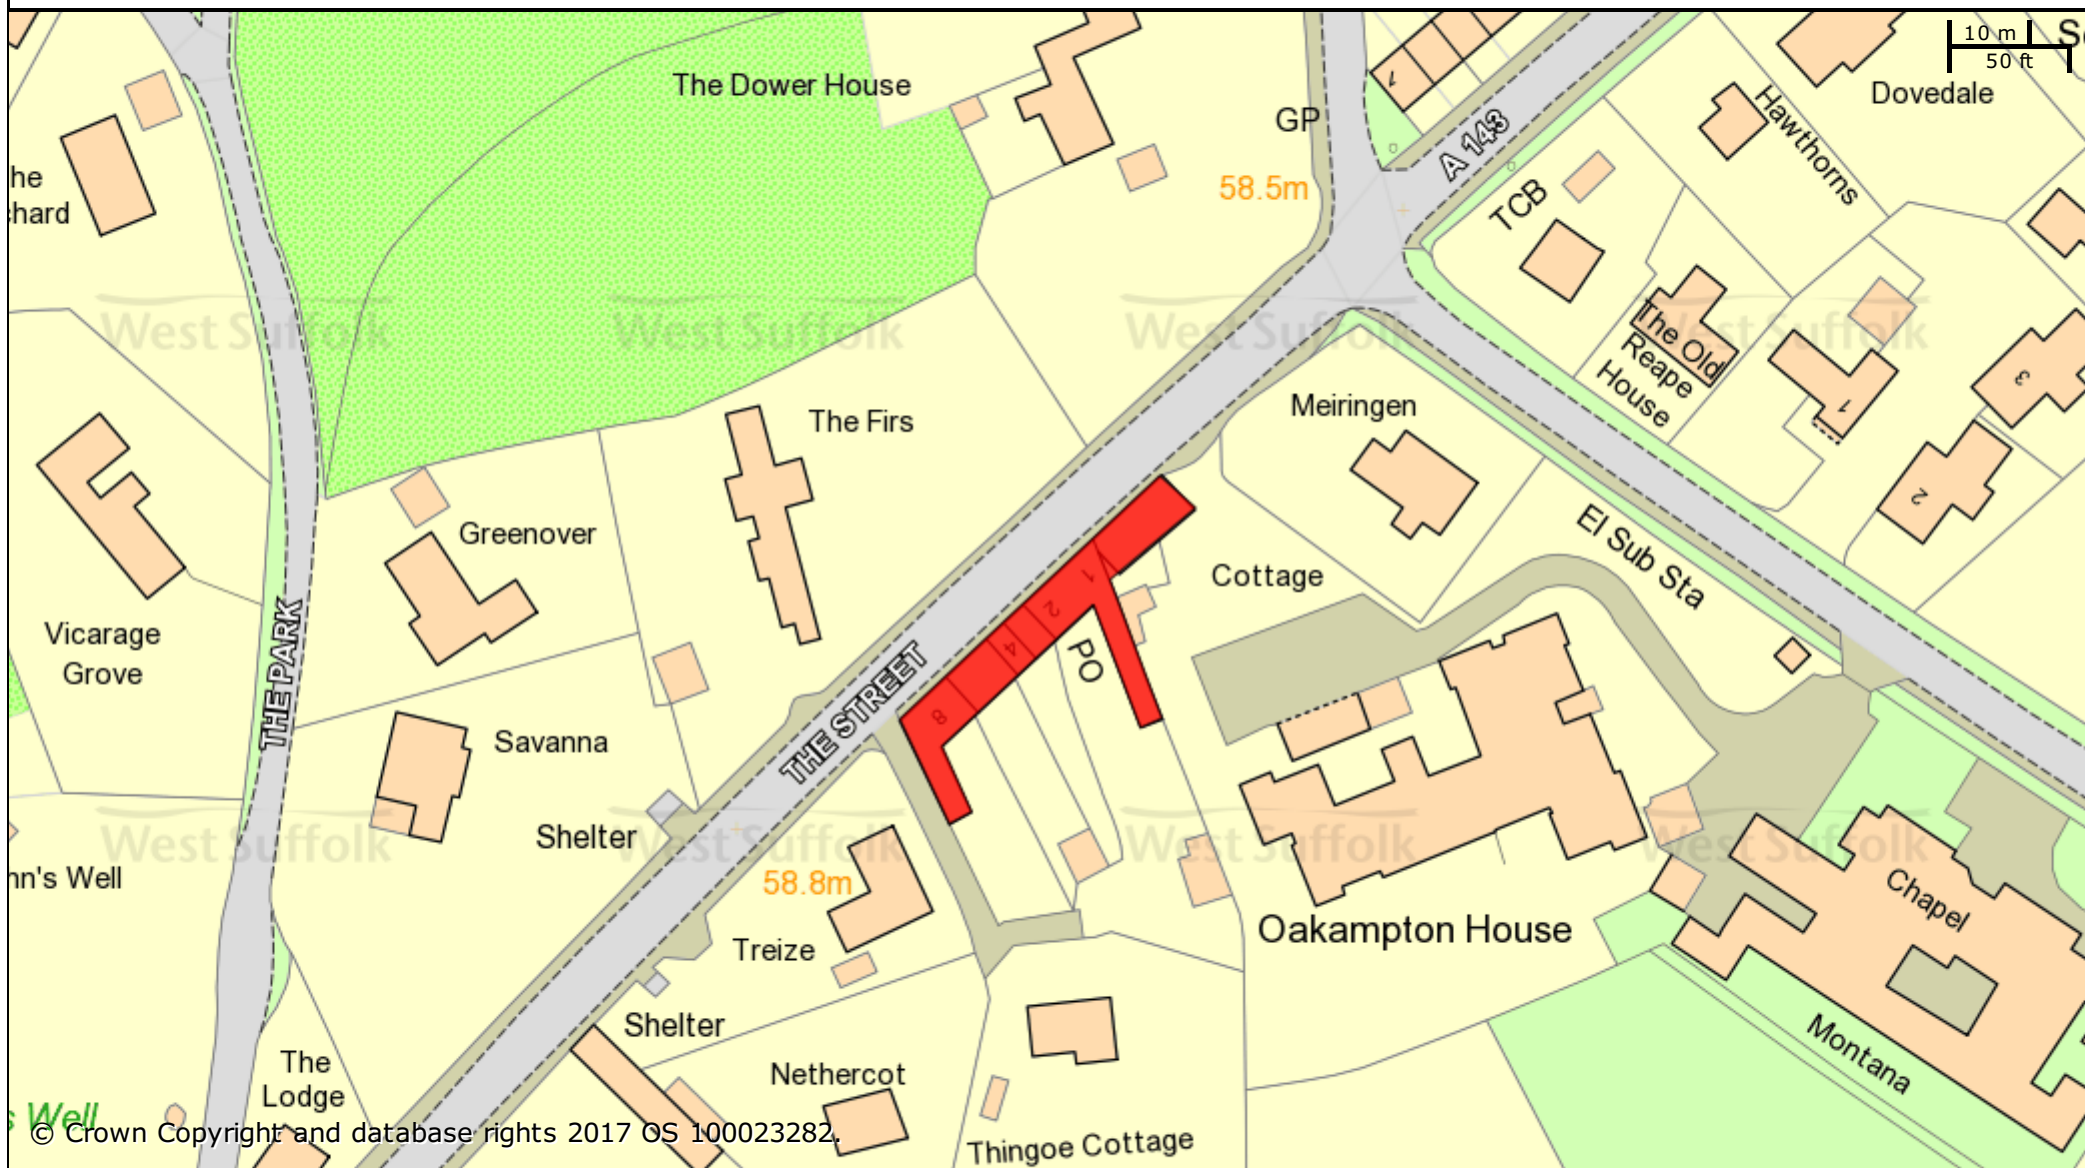

# Great Barton Air Quality Management Area

© Crown Copyright and database rights 2017 OS 100023282.

St Edmundsbury BC  
Western Way  
Bury St Edmunds  
IP33 3YU  
01284 763233

Forest Heath & St Edmundsbury councils  
**West Suffolk**  
working together  
www.westsuffolk.gov.uk

Forest Heath DC  
College Heath Road  
Mildenhall  
IP28 7EY  
01638 719000

Scale: 1:1000

Printed on: 15/3/2017 at 15:26 PM by maxton

© Crown Copyright and database rights 2017  
OS 100023282/100019675.